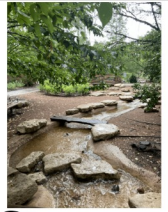

# Activity Choice Board

Wonder Pond

Balancing Logs

Kugel Fountain

Stream

Watering Can

Slides

The Lookout

Frog Fountain

Picnic Area

Bench

Quiet Area

Bathroom

Hungry

Thirsty

Tired

# Activity Choice Board

Wonder Pond

Balancing Logs

Children's Garden  
Entrance

Kugel Ball

The Lookout

Slides

Climbing Acorn

# Activity Choice Board

Wonder Pond

The Lookout

Play in the Snow

Slides

Bench

Picnic Area

Quiet Area